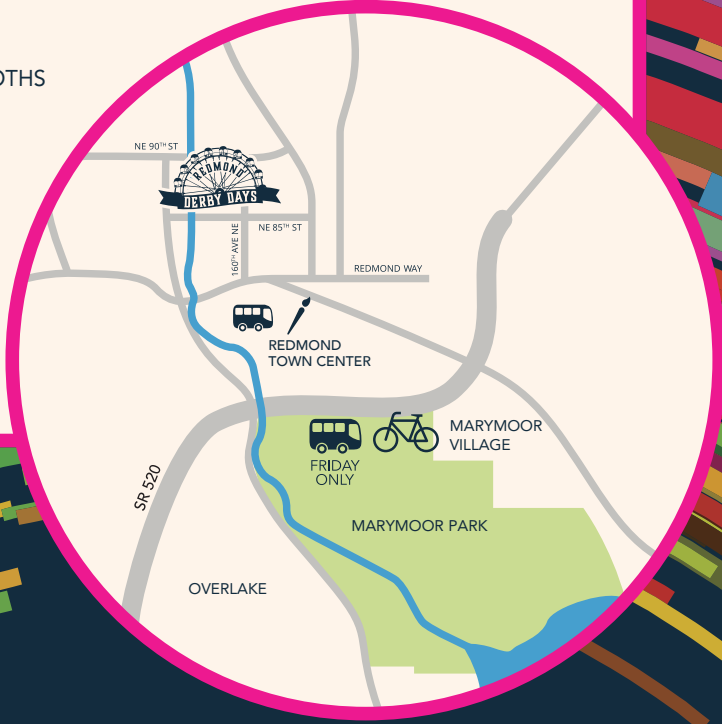

EVENT MAP

TIP:
Take a photo of this map and always have it on hand!

PLEASE NOTE: MAP NOT DRAWN TO SCALE

<ul style="list-style-type: none"> --- PARADE ROUTE ◆ GRAND PARADE START/FINISH & REGISTRATION ● DASH 5K START DASH 5K ROUTE ★ KIDS BIKE PARADE START/FINISH & REGISTRATION 	<ul style="list-style-type: none"> 👶 KIDS ZONE 👶 DIAPER DERBY 🎪 MAIN STAGE 🎮 CORNHOLE TOURNAMENT 🛍️ CRAFT MARKET 🚌 SHUTTLE Shuttle stops at Distric Court, Redmond Town Center, and Marymoor (Friday Only) 	<ul style="list-style-type: none"> ℹ️ INFO BOOTH 🍷 FOOD 🍷 BEER & WINE GARDEN 🚁 DRONE SHOW VIEWING 🍳 PANCAKE BREAKFAST 🚲 JERRY BAKER MEMORIAL VELODROME 	<ul style="list-style-type: none"> 🚻 RESTROOMS 🏠 INTERACTIVE BOOTHS 🎡 CARNIVAL 🎡 FERRIS WHEEL 🎨 REDMOND ARTS FESTIVAL
--	--	--	--

redmond.gov/DerbyDays