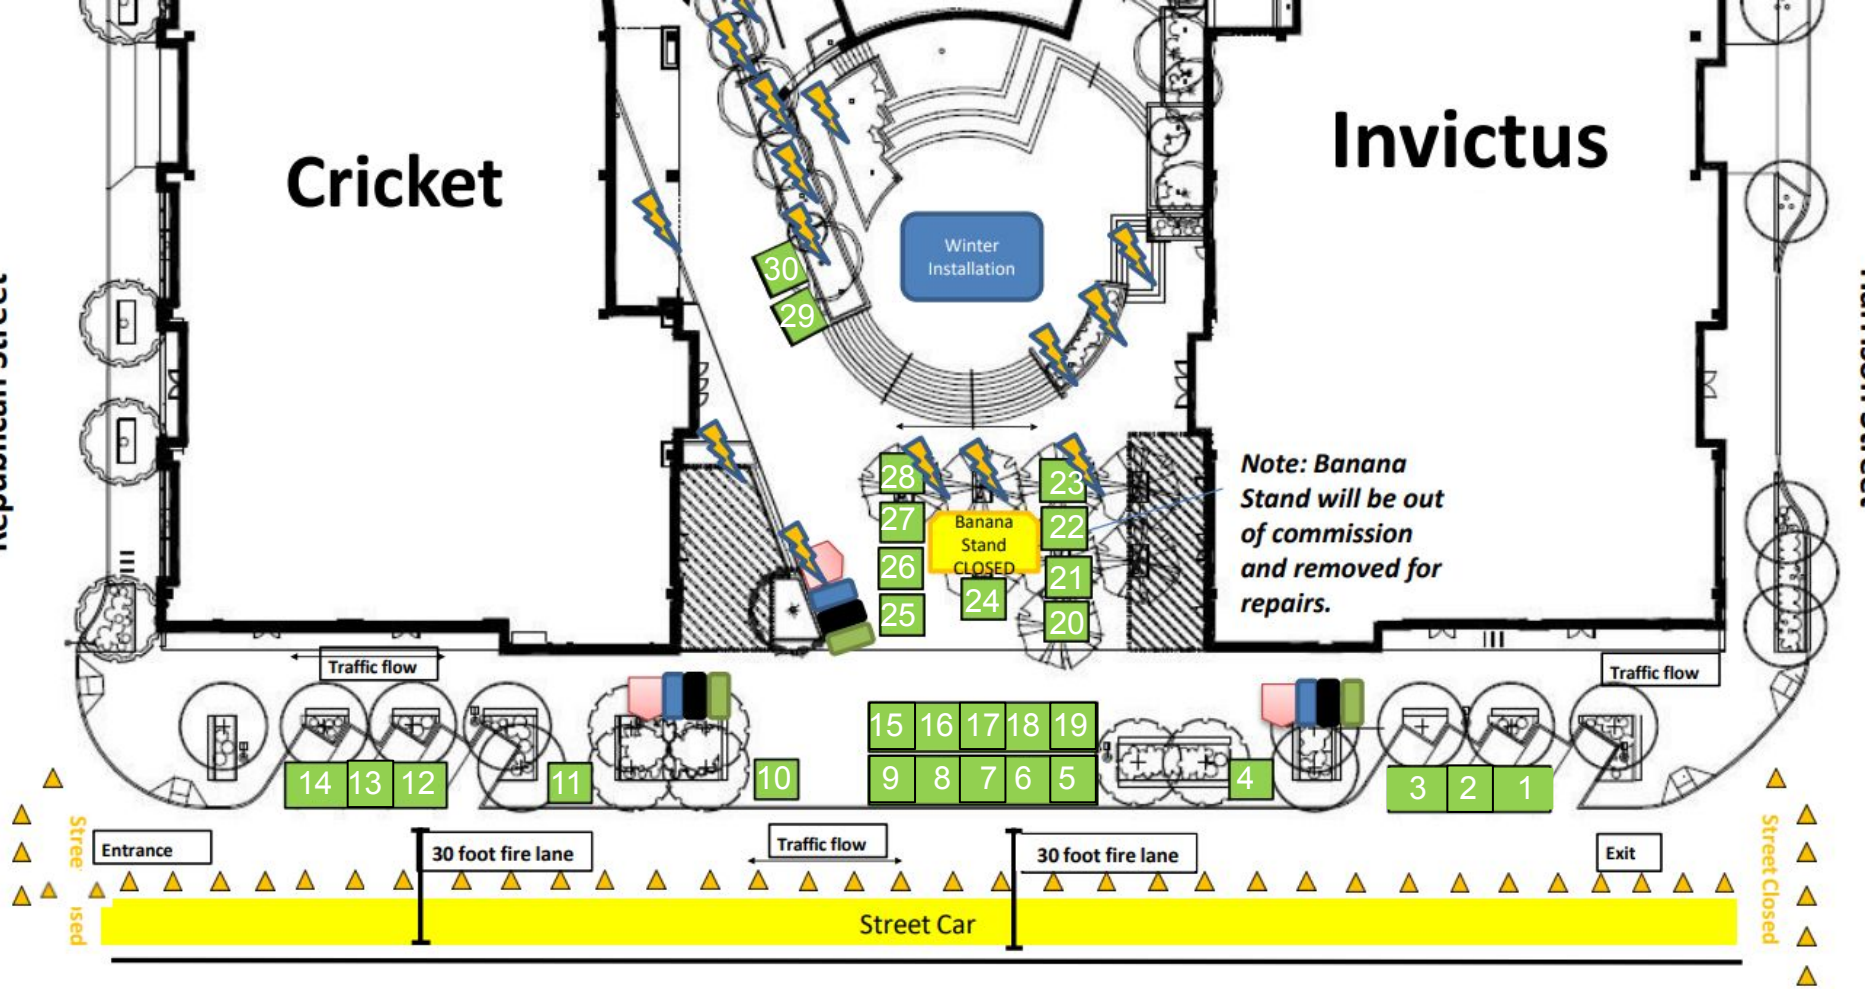

Republican Street

Harrison Street

Cricket

Invictus

Winter Installation

Note: Banana Stand will be out of commission and removed for repairs.

Banana Stand CLOSED

Street Car

Terry Ave N

Street used

Street Closed