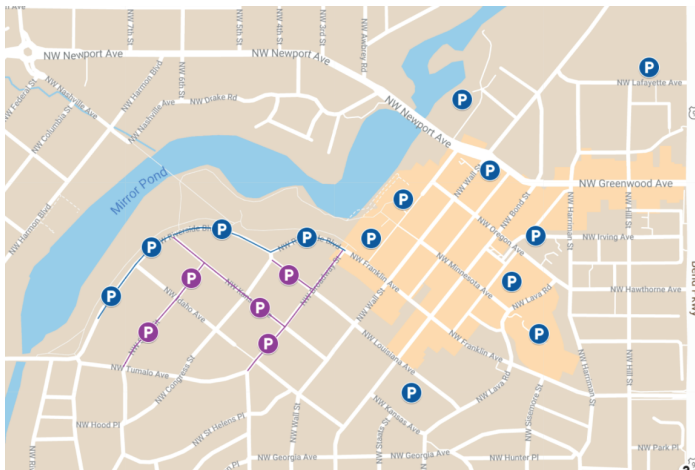

DOWNTOWN BEND EVENT PARKING

Are you attending an event in Downtown Bend or at Drake Park? Great! Let's help you to have a great parking experience.

WATCH OUT FOR THESE SIGNS!

Some areas in the Old Bend Neighborhood Parking District will be available during Special Events.

Residential
Permit Parking Only

Paid Parking Available During Special Events

P ZONE 7956

PAY WITH AN APP
ParkingApp.com

PARKING ALLOWED DURING SPECIAL EVENTS.

OLD BEND
PARKING DISTRICT

Residential
permit parking only

PARKING ALLOWED WITH OLD BEND PARKING PERMIT

Please don't park here during events

Click on map to view online parking map

**Passport
Parking**

MORE QUESTIONS? VISIT [BENDOREGON.GOV/PARKING](https://www.bendoregon.gov/parking)

Please park in any of the Public Parking Lots in Downtown. All parking lots should accept payment by cash and/or credit card in addition to mobile apps.

What if I can't afford to pay to park?

You can find a good amount of 4h free parking along Drake Park. Additionally you can find free parking on the County Parking Lot of NW Lafayette Street.