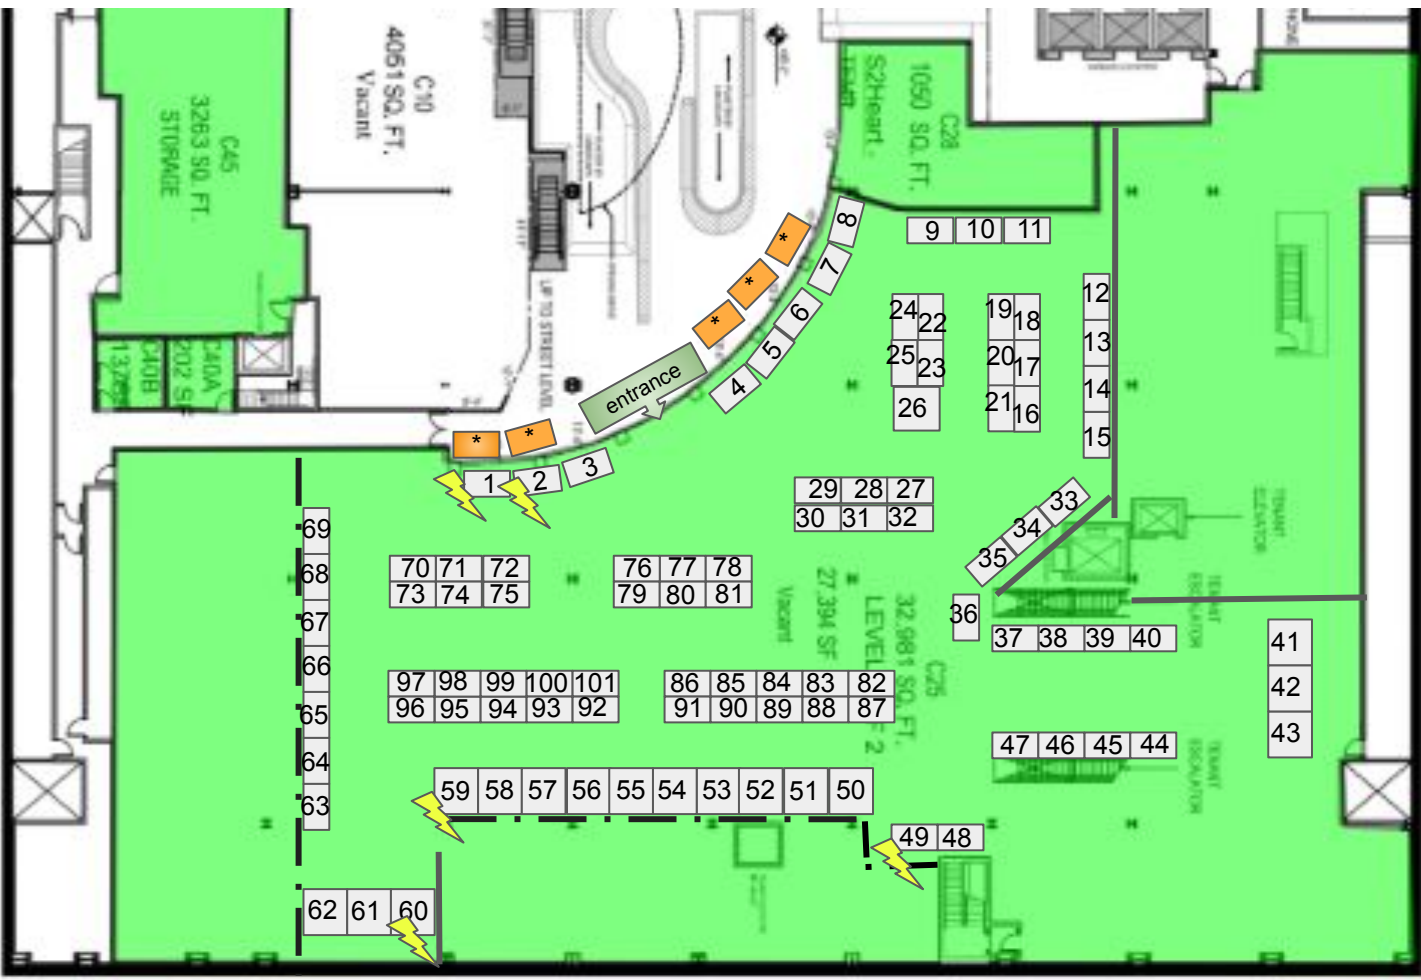

# VENUE ABOVE NORDSTROM

ICE PLACE  
 The Street  
 1, Washington 98101

The last 400 square feet of the venue are given approximately to accommodate other vendors. The complete list of our other available rental spaces for gift or family reunions is available upon request. We have a variety of packages and offer a detailed listing of equipment.